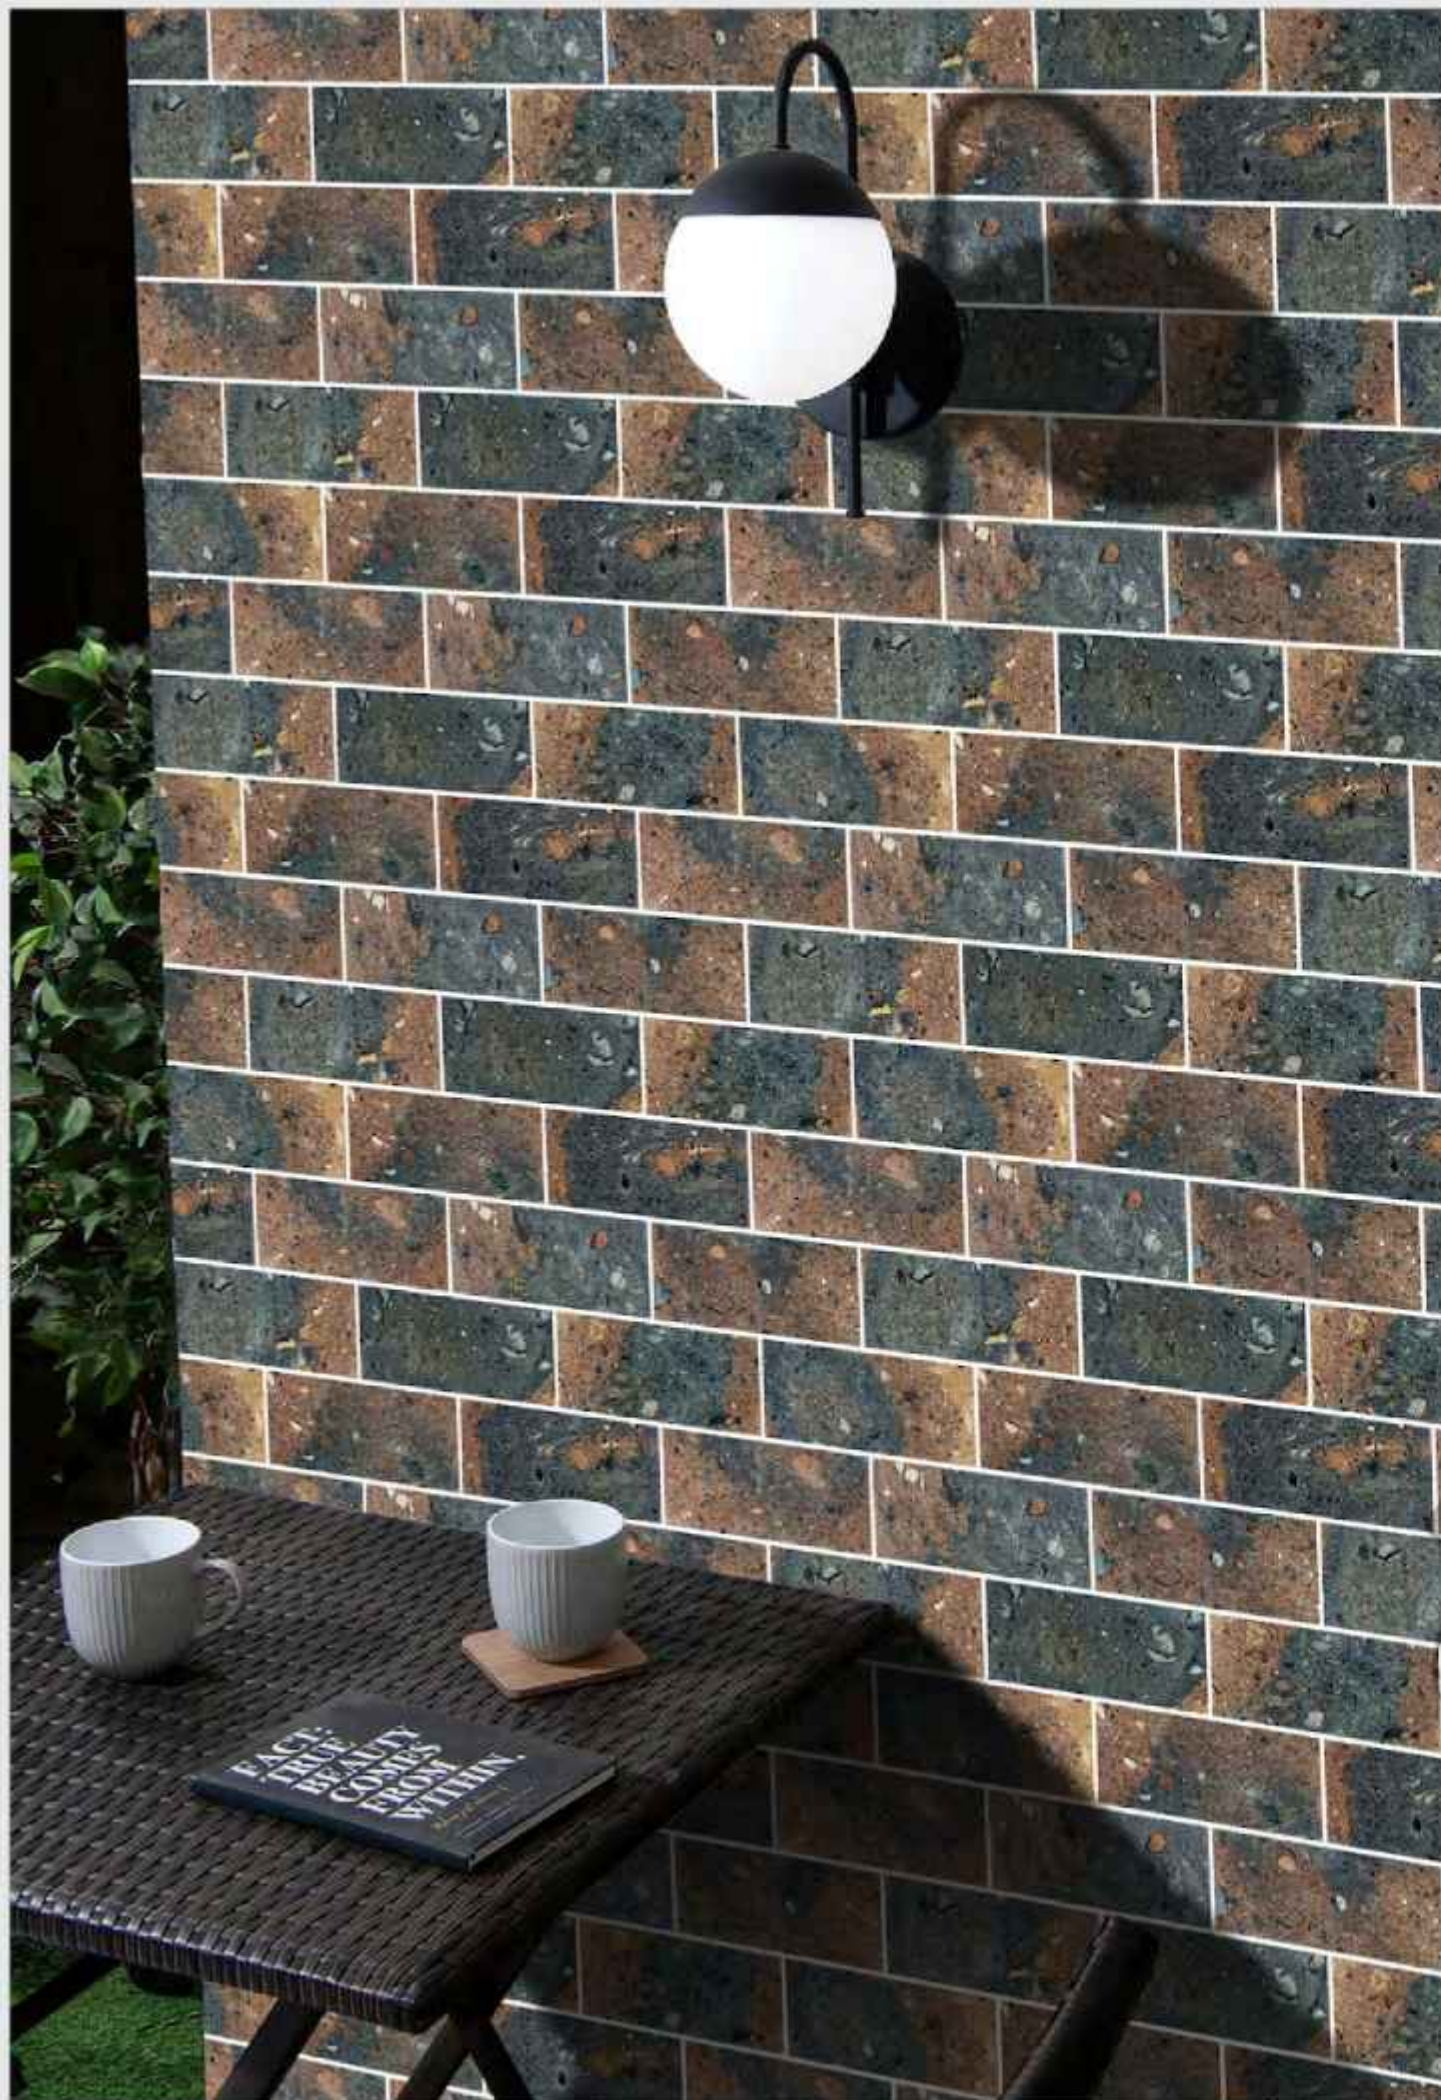

71001
FIRE BRICKS

CHIP SIZE | CHIP
203.2X76.2MM | **1**