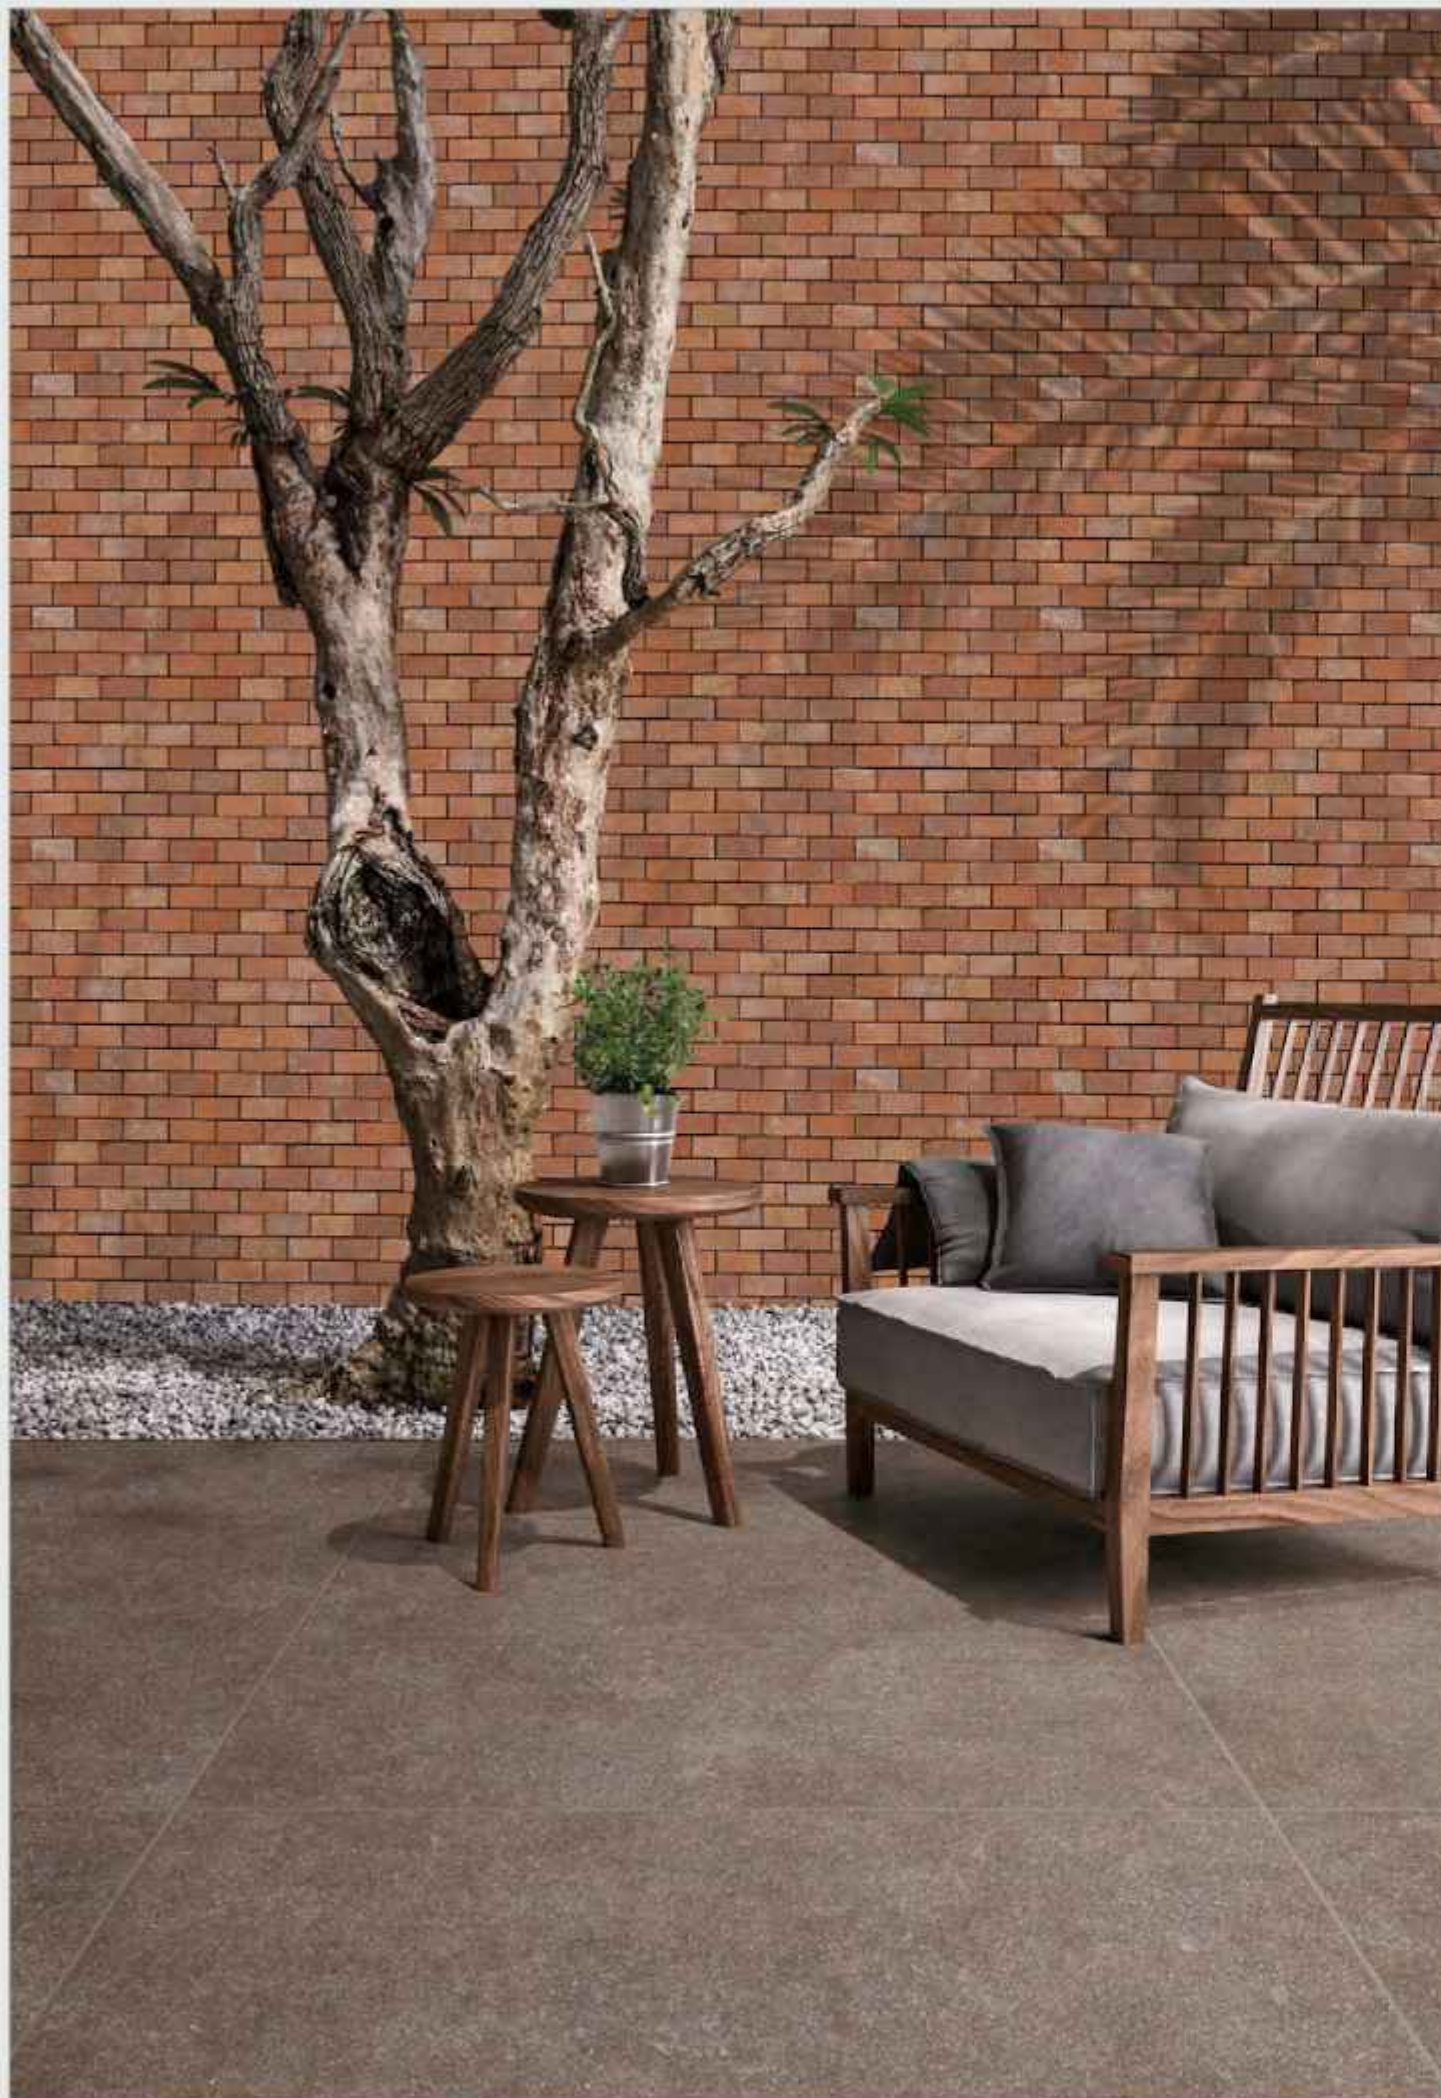

5007
RED BRICKS