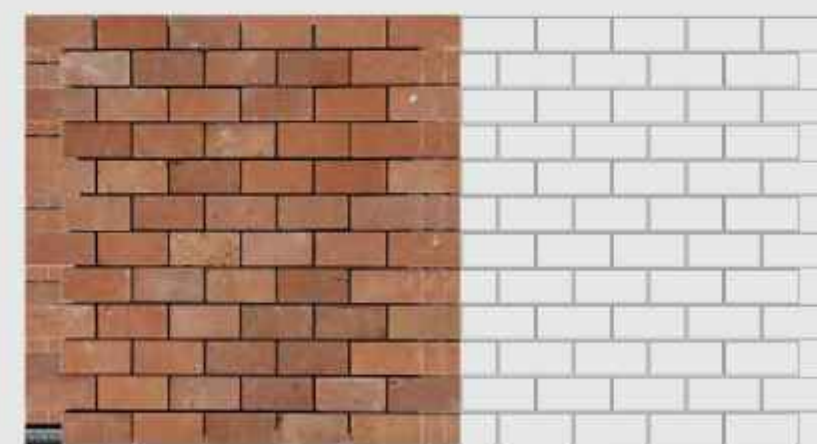

SHEET SIZE
295X298MM

CHIP SIZE
23X48MM

CHIP
66

5007
RED BRICKS

PATTERN - RECTANGLE

SHEET SIZE
295X298MM

CHIP SIZE
23X48MM

CHIP
66