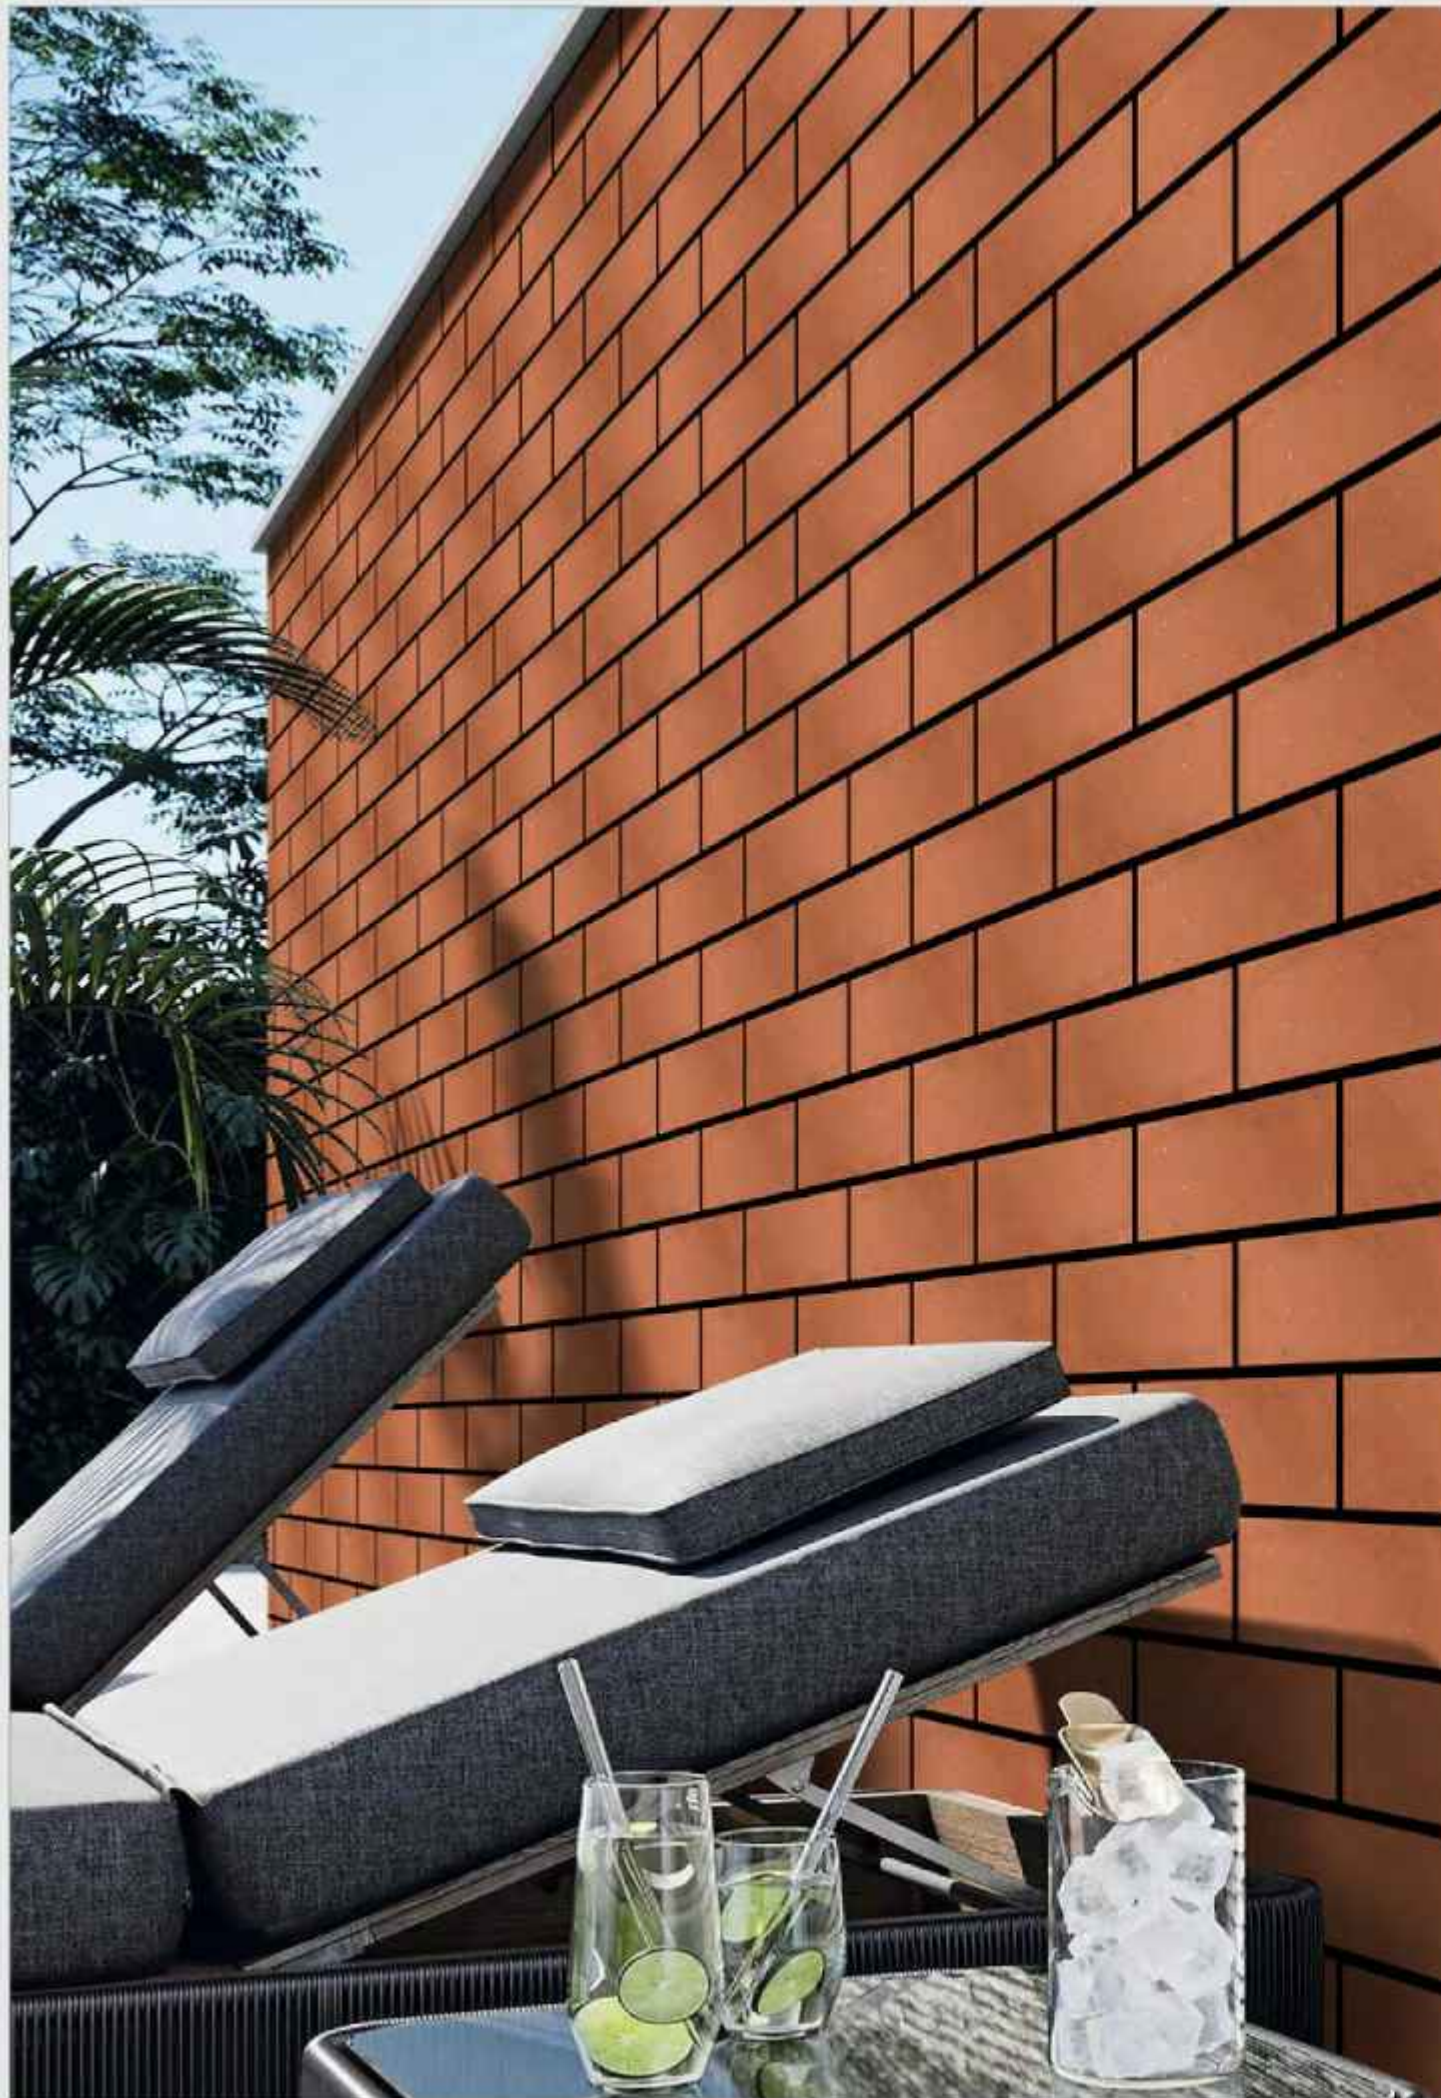

71001
FIRE BRICKS

CHIP SIZE | CHIP
203.2X76.2MM | **1**

71002
YELLOW BRICKS

CHIP SIZE
203.2X76.2MM | CHIP
1

BRICK
COLLECTION

71003
RED BRICKS

CHIP SIZE
203.2X76.2MM | CHIP
1

THE STONE PEOPLE