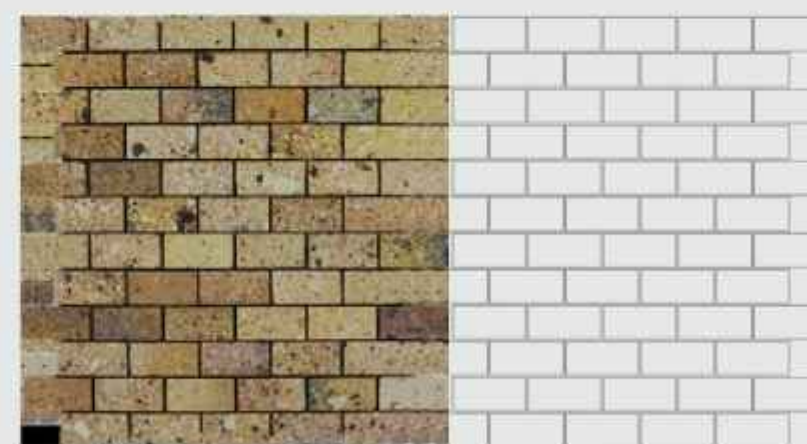

CHIP
12

5001
FIRE BRICKS

PATTERN - RECTANGLE

SHEET SIZE
295X298MM

CHIP SIZE
23X48MM

CHIP
66

5002
YELLOW BRICKS

PATTERN - RECTANGLE