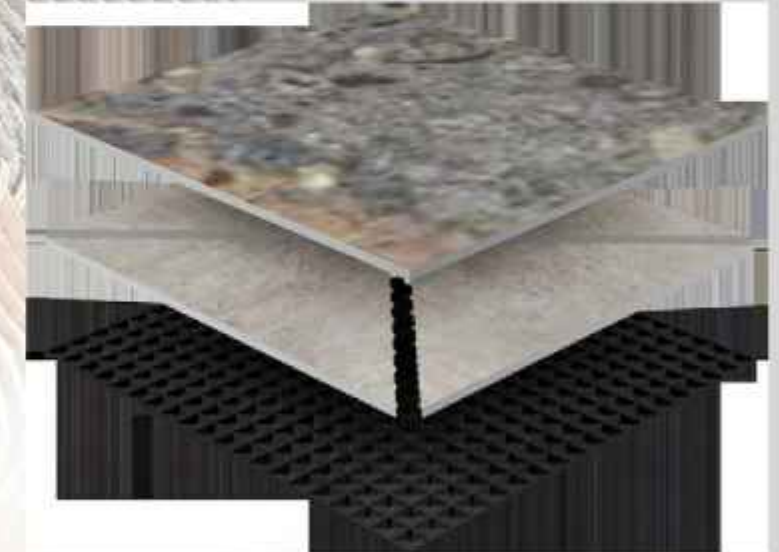

CREATION OF NATURE, DRIVEN BY EXPERTS

Explore the majestic size of tiles that we manufacture for every need and space.

Our elite tile size impacts the overall appearance and the look that you desire. Our ideal range of this luxurious brick tiles integrates technological expertise with exquisite designs. Each tile is crafted using state-of-the-art technology to ensure superior quality. These premium surfaces come in a variety of unique designs which makes them an unparalleled masterpieces, always. With the appealing shades & features, each tile is a masterpiece on its own. Apart from having aesthetic look.

**REAL
BRICK**

**A LAYER OF
BRICK CUTS**

**PASTING
ON
MESH**