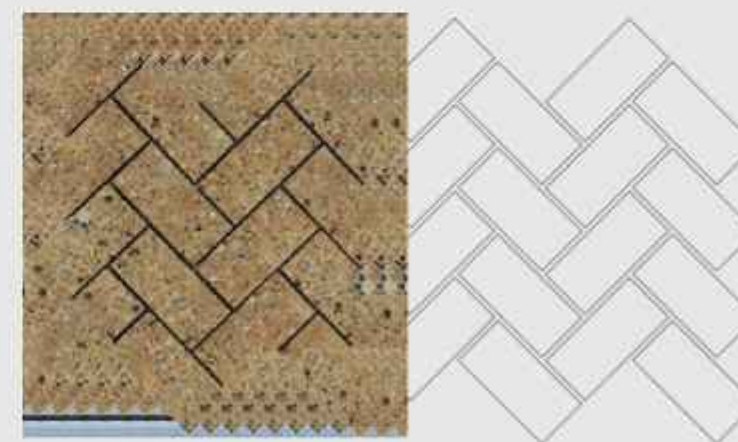

PATTERN - HERRING BONE

SHEET SIZE
270X275MM

CHIP SIZE
45X95MM

CHIP
16

75002
RED BRICKS

PATTERN - HERRING BONE

SHEET SIZE
270X275MM

CHIP SIZE
45X95MM

CHIP
16

75003
YELLOW BRICKS

PATTERN - HERRING BONE

SHEET SIZE
270X275MM

CHIP SIZE
45X95MM

CHIP
16

77001
FIRE BRICKS

PATTERN - HERRING BONE